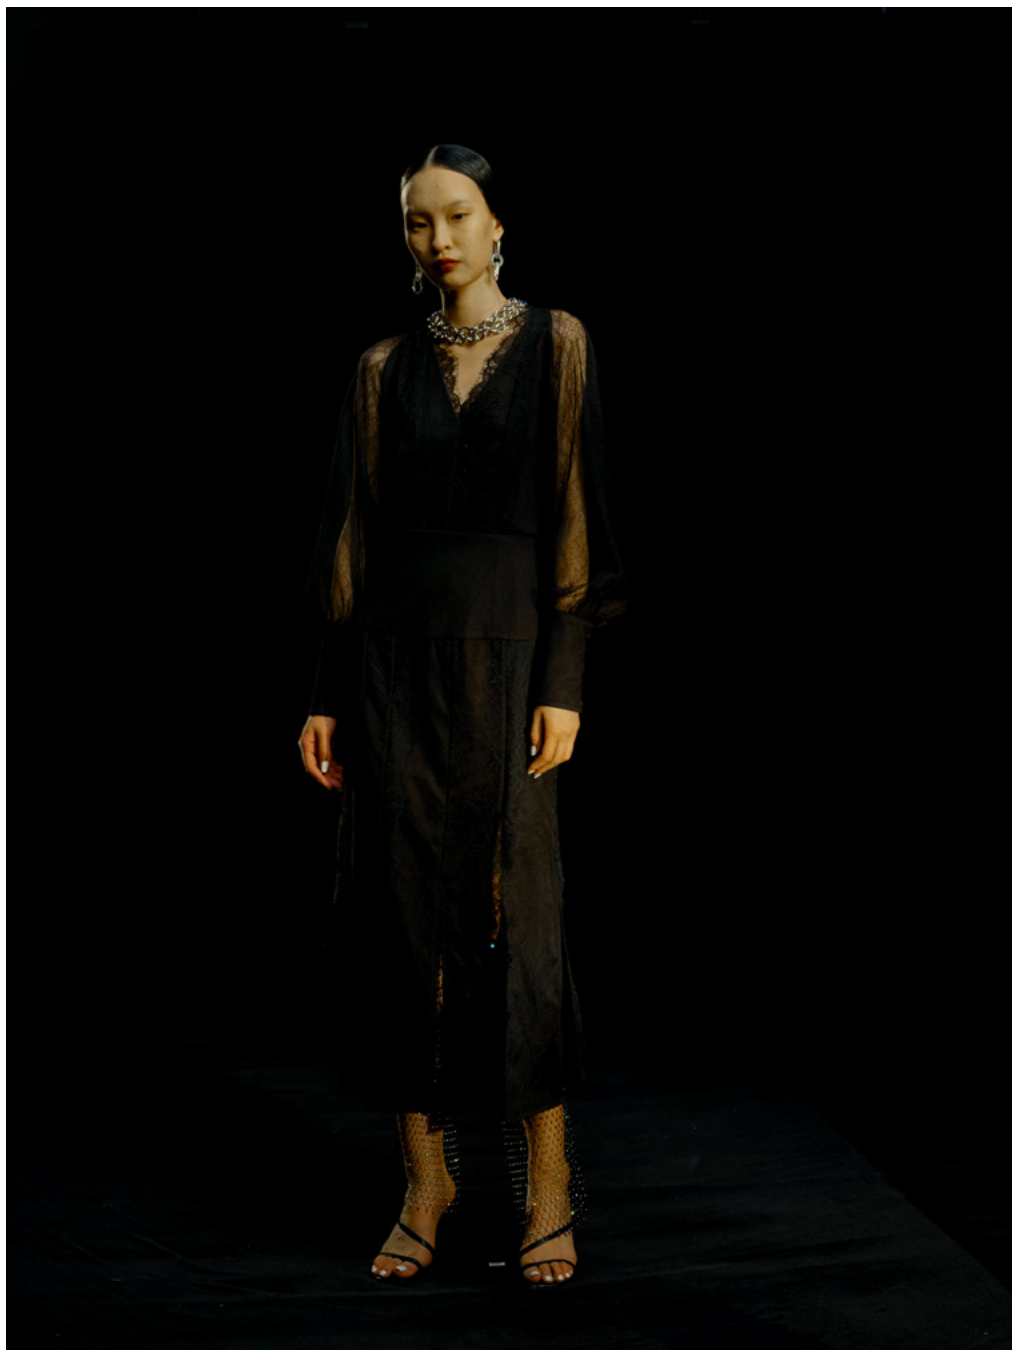

PAPER BRAID CHECKED PATCHWORK WOOL COAT / XZAW20CT01W01BR
LACE PATCHWORK LAYERED SHIRT / XZAW20SH01W05SI
SHEER LACE PANELLED PATCHWORK TROUSERS / XZAW20TR01W05WH

LACE PANELLED PATCHWORK SPLIT HEM LONG SLEEVE DRESS /
XZAW2ODR04W05BL