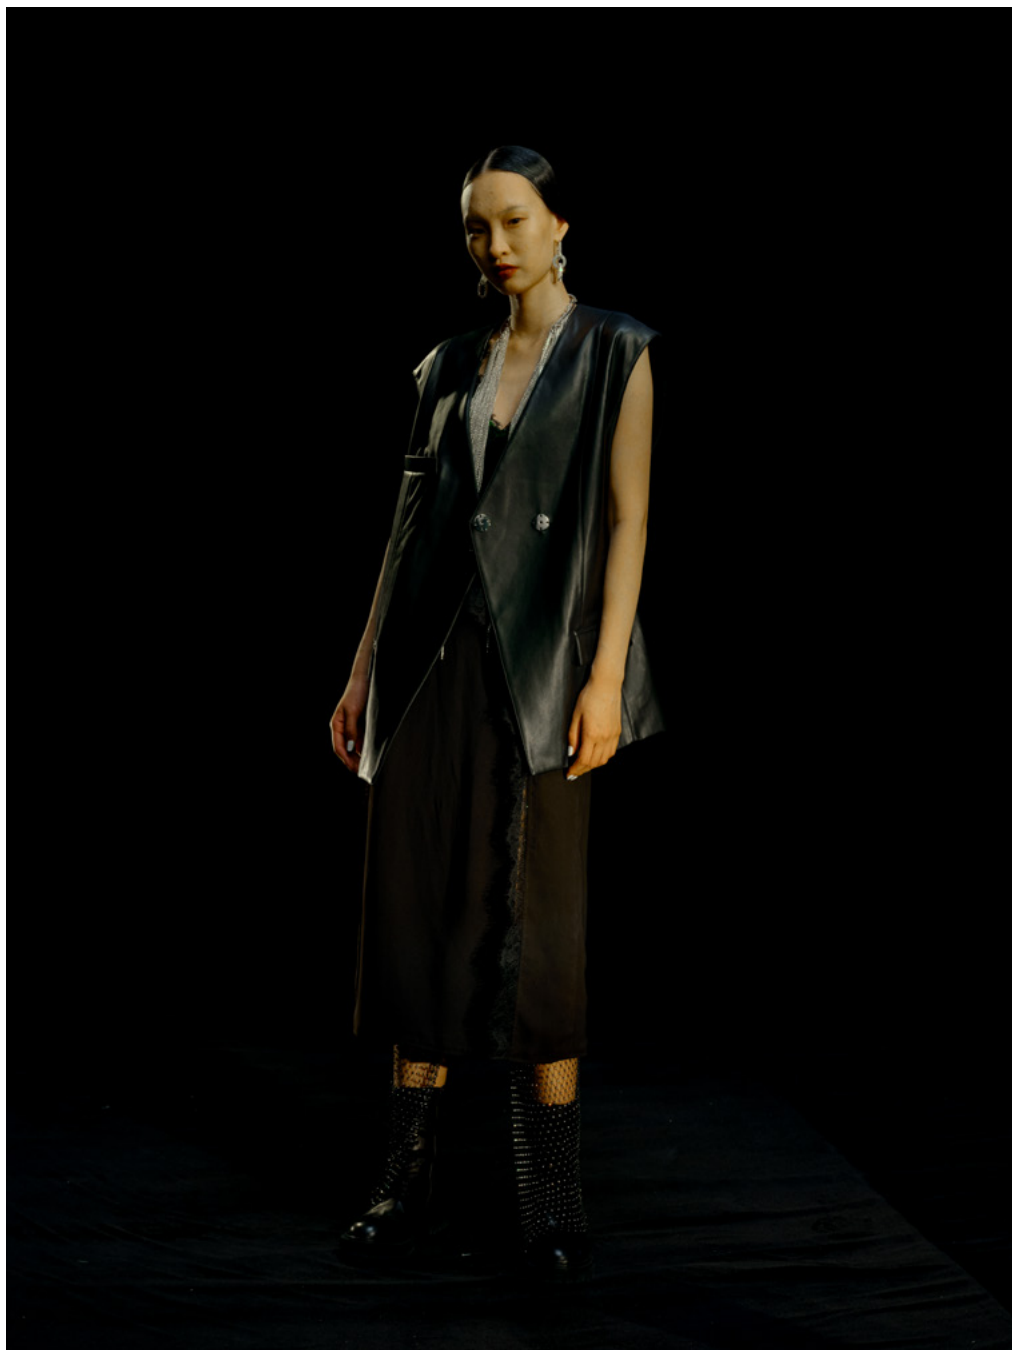

LACE TRIMMED CAMI DRESS / XZAW20DR01W05BL