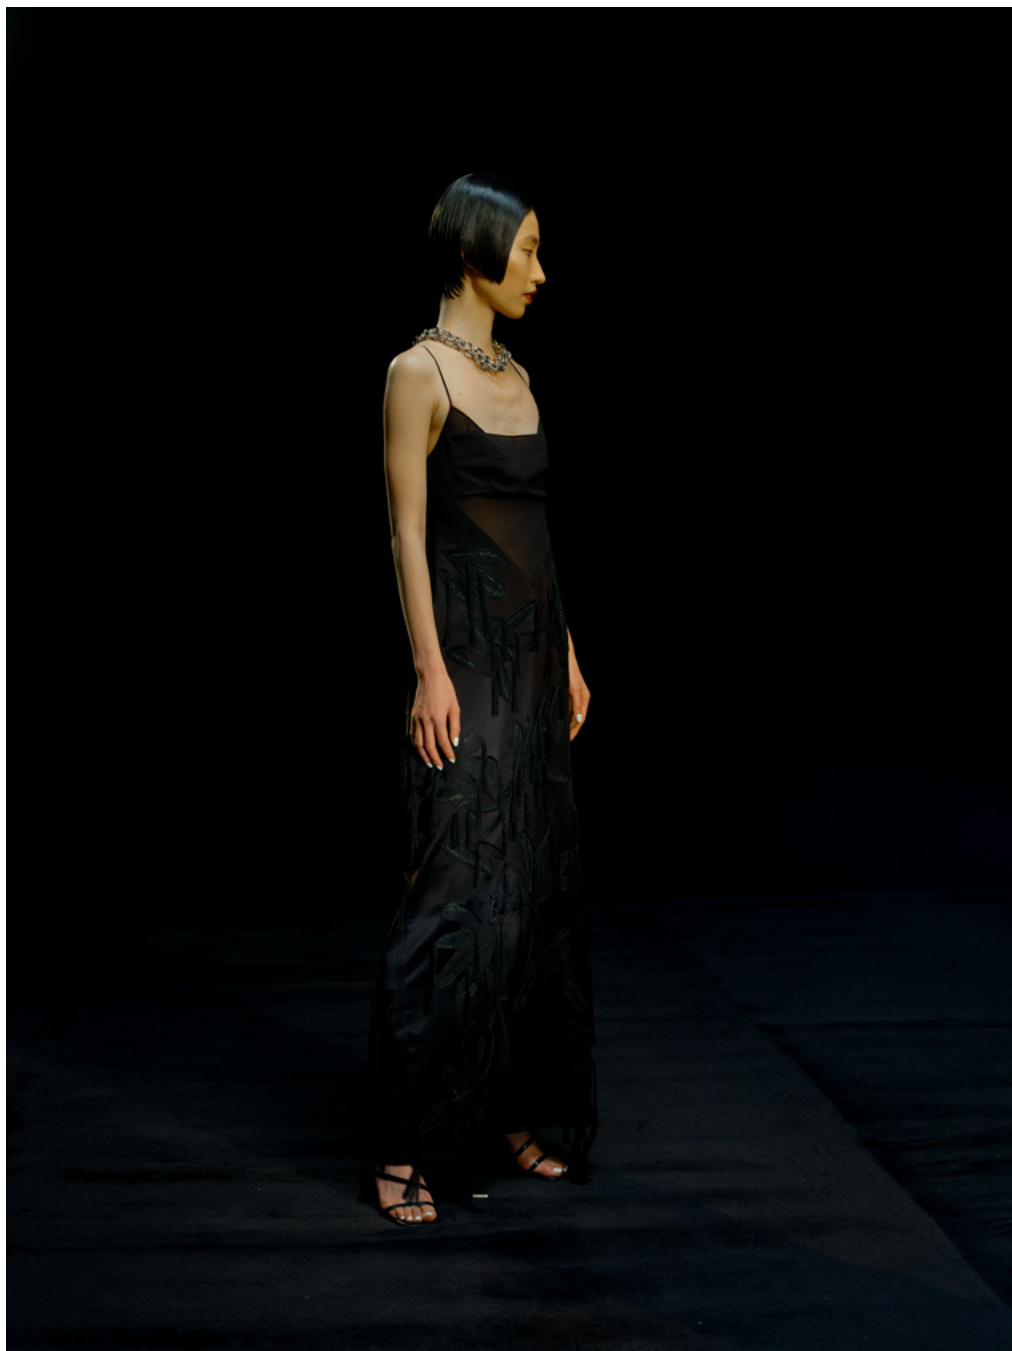

SHEARLING CHECKED PATCHWORK COAT / XZAW2OCT01U01CR

WRINKLE SATIN SHIRT / XZAW20SH02W04WH

HIGH WAIST FLARED SATIN TAILORED TROUSERS / XZAW20TRO1W04CR

SWAROVSKI SHEER PETAL DETAIL CAMI DRESS / XZAW20DR01W05BL

SWAROVSKI PETAL SINGLE SLEEVE TOP / XZAW20TPO4W05WH
CUT WAIST WIDE LEG TROUSERS / XZAW20TRO2W06WH

TWO IN ONE CHECK JACQUARD V NECK KNIT DRESS / XZAW20DR01W07CA

SNOW WASHED BOXY TOPSTITCH DETAILED DENIM BLAZER /
XZAW20JK01U02LB

SNOW WASHED TOPSTITCH DETAILED FRONT SPLIT JEANS /
XZAW20JN01W02LB

LACE PATCHWORK CAMI TOP / XZAW20TP01W05WH

SLIT BELTED SATIN TRENCH JACKET / XZAW20JK01U04SI

CUT WAIST WIDE LEG TROUSERS / XZAW20TRO2W06WH